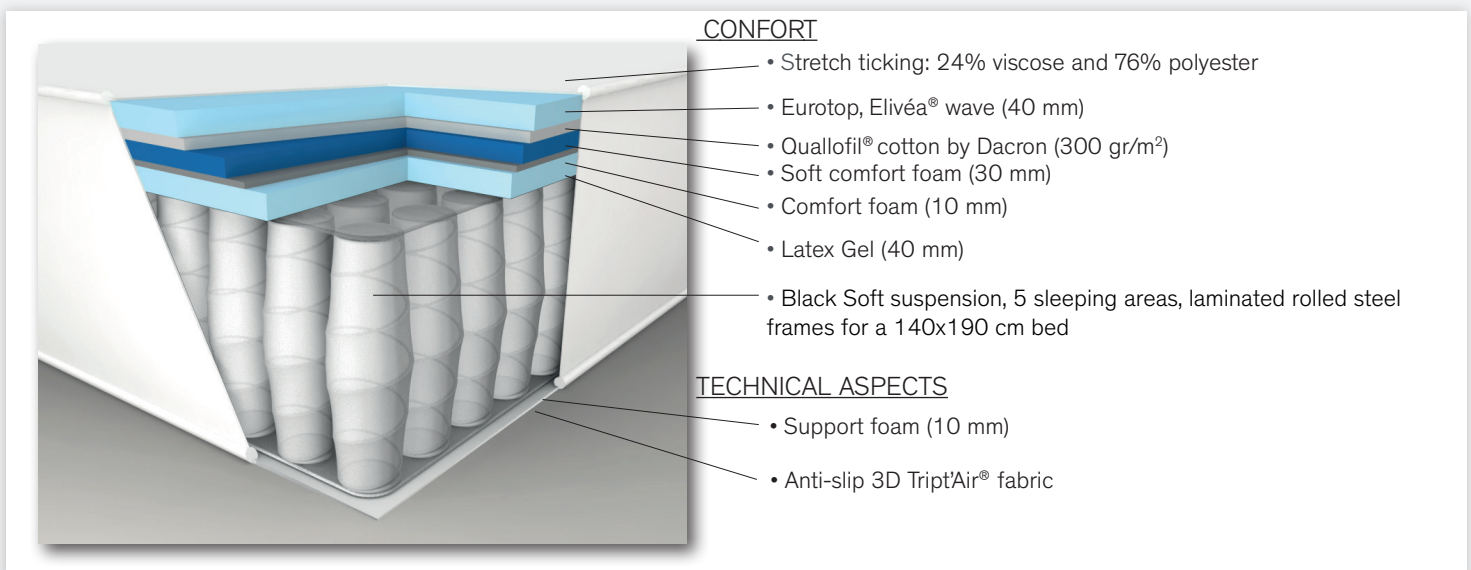

- **Sleep in the position you want** : Uniformly distributed, the springs provide the same support and comfort from one end of the bed to the other. You sleep in the position you want.
- **Uninterrupted sleep** is ensured by a freedom of movement.
- **The same comfort all year long thanks** to the No Flip® system. You no longer need to flip your mattress at the change of the season.
- **Deep recovery at an ideal temperature** thanks to a combination of Quallofil® cotton by Dacron® and Latex Gel.
- **Plush comfort without pressure** thanks to Elivéa® high resilience foam.

PRODUCT HIGHLIGHTS

Consistent comfort from one end of the mattress to the other thanks to 100% pocket coils.

- **Deep recovery at an ideal temperature**
- **Plush comfort without pressure**

+

RECOMMENDED BED FRAME :

We recommend that you change your bed frame at the same time as your mattress.

It is recommended that you pair the BROOKLYN mattress with a pocket-coil bed frame of a height of 20 cm for amplified comfort.