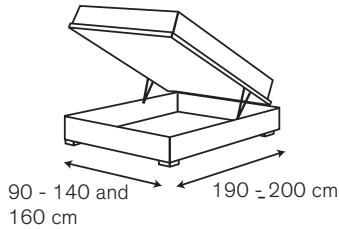

MINI POCKET SPRING FOUNDATION

- Reinforced metal frame with 660 pocket springs measuring 160 by 200 cm, covered with Tript'air[®] fabric and finished with upholstery fabric
- 8 hydraulic cylinders
- Structure made of laminated wood of 32 mm thickness
- Attached wooden handle in wenge colour
- 6 central feet of 5 cm height in black resin
- 4 corner wooden legs in wenge colour
- 2 steel stops positioned at the head, covered with fabric
- Black laminate bottom, 16 mm thick
- 4 aerators

Height : 37 cm | **Finish : 2 colours to choose** | **Dimensions : 90*200, 140*190 and 160*200 cm**

FINISHES :

Upholstery fabric, 2 colors to choose.

Depth of storage 25 cm

Volume of storage:

* 450 dm³ for 90*200 cm

* 665 dm³ for 140*190 cm

* 800 dm³ for 160*200 cm

Blue velvet

Gray weave

PRODUCT HIGHLIGHTS

Bed frame with a large storage capacity to optimize the use of space in the bedroom (bed linen, duvet, pillows etc.).
Made entirely by hand.