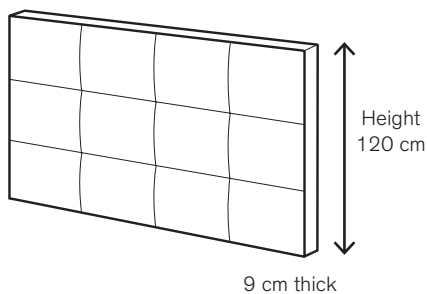

Matching headboards

- Wooden structure covered in padding for comfort