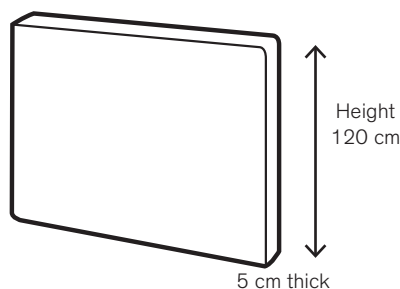

Matching headboards

- Wooden structure covered in padding for comfort