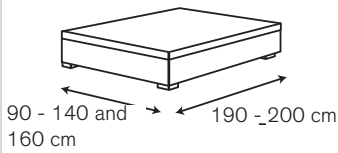

MINI POCKET SPRING FOUNDATION

- Reinforced metal frame with 660 pocket springs measuring 160 by 200 cm, covered with Tript'air[®] fabric and finished with upholstery fabric
- 8 hydraulic cylinders
- Structure made of laminated wood of 32 mm thickness
- Attached wooden handle in wenge colour
- 6 central feet of 5 cm height in black resin
- 4 corner wooden legs in wenge colour
- 2 steel stops positioned at the head, covered with fabric
- Black laminate bottom, 16 mm thick
- 4 aerators

Height : 37 cm | **Finish : 2 colours to choose** | **Dimensions : 90*200, 140*190 and 160*200 cm**

FINISHES :

Upholstery fabric, 2 colors to choose.

Depth of storage 25 cm

Volume of storage:

* 450 dm³ for 90*200 cm

* 665 dm³ for 140*190 cm

* 800 dm³ for 160*200 cm

Blue velvet

Gray weave

PRODUCT HIGHLIGHTS

Bed frame with a large storage capacity to optimize the use of space in the bedroom (bed linen, duvet, pillows etc.).
Made entirely by hand.