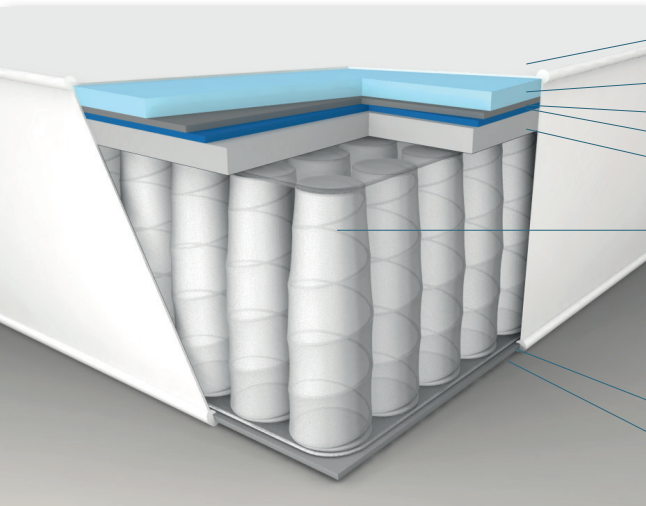

• **Sense of weightlessness**

COMFORT

- Stretch ticking: 37% Biosens et 63% polyester
- Quallofil Cotton by Dacron[®] (300 gr/m²)
- Aquasens Cotton (150 gr/m²)
- Soft comfort foam (30 mm)
- Soft memory foam (40 mm)
- Medium firm Line 700 Sensoft Evolution Suspension[®] with laminated rolled steel frame (140 x 190 cm)

TECHNICAL ASPECTS

- Support foam (10 mm)
- Anti-slip 3D Tript'Air[®] fabric

The FEELING SOFT mattress has 4 embroidered horizontal handles to facilitate moving